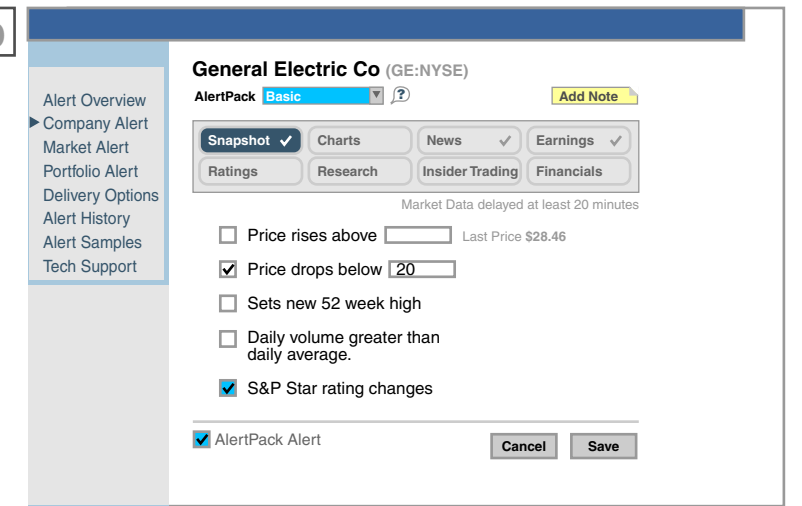

Quick & Reilly Company Alerts Workflow

1a Setting Alerts from Company Pages

1b

2a Setting Alerts from The Alert Center

2b

2c

2d

2e