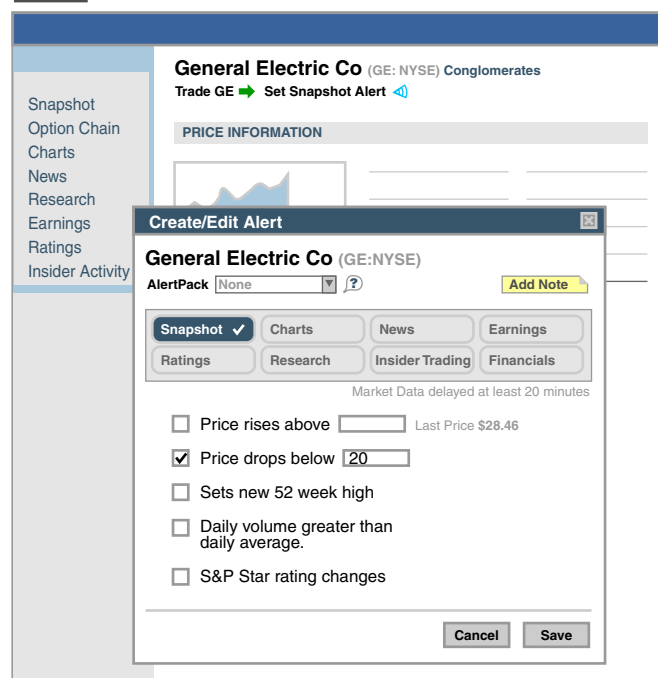

Quick & Reilly Company Alerts Workflow

1a Setting Alerts from Company Pages

1b

2a Setting Alerts from The Alert Center

2b

2c

2d

2e