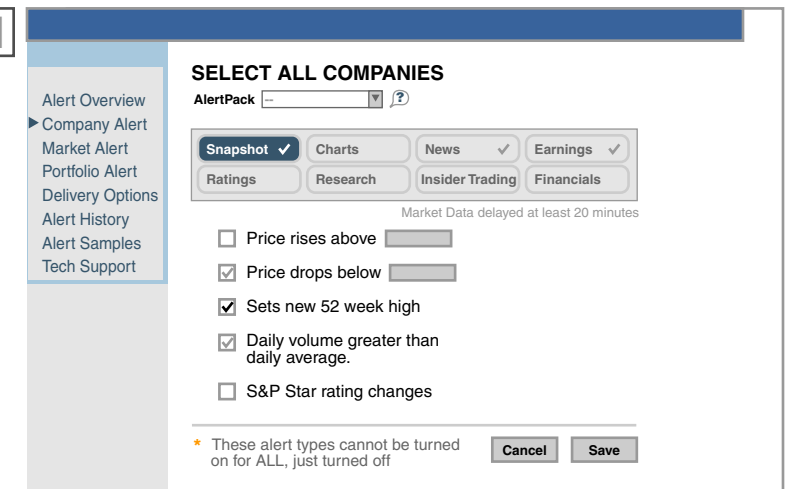

Quick & Reilly Company Alerts Workflow

1a Setting Alerts from Company Pages

1b

2a Setting Alerts from The Alert Center

2b

2c

2d

2e