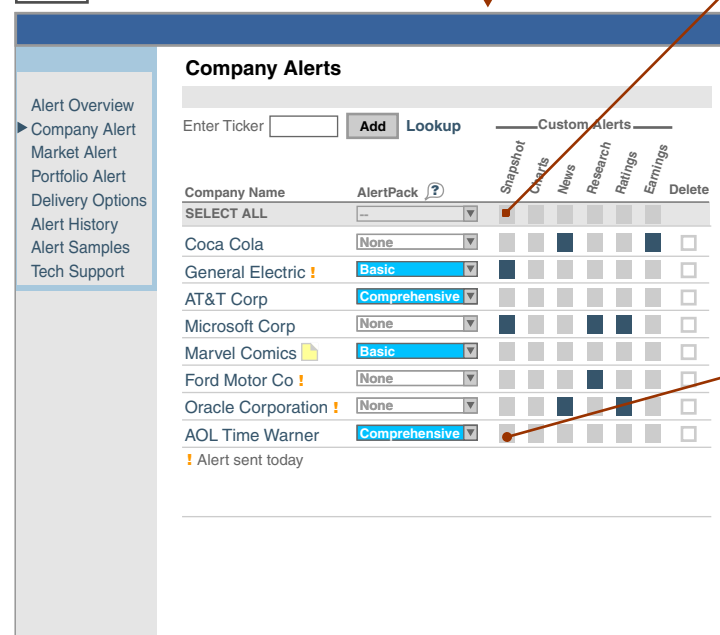

Quick & Reilly Company Alerts Workflow

1a Setting Alerts from Company Pages

1b

2a Setting Alerts from The Alert Center

2b

2c

2d

2e